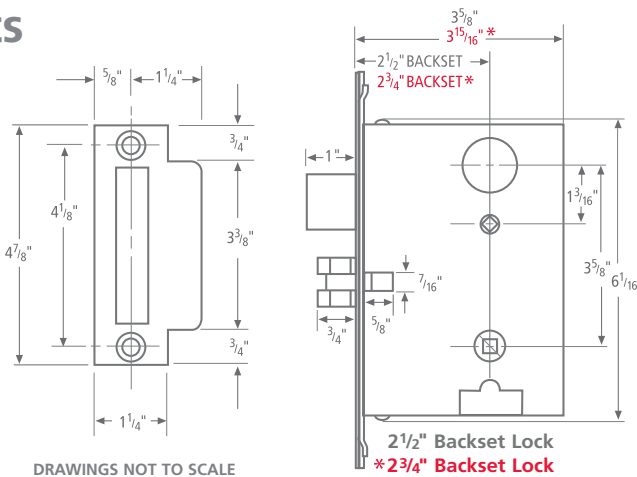

Stainless Steel Mortise Locksets with Plates or Roses

Available with two backset options — 2½" or 2¾". Please specify when ordering.

Lock Options: **A, F, EW, J, L, N, PD and SD** (see box below)

Made In U.S.A.
Conforms to ANSI/BHMA
Series 1000 Standards

DRAWINGS NOT TO SCALE

Same strike supplied with both 2½" and 2¾" b.s. locks.

Stainless Steel 5½ c.c. Deadbolt Locksets with Plates

Available with two backset options — 2¾" or 2¾". Please specify when ordering.

Lock Options: **A, AC, PD and SD** (see box below)

12012 Mortise Lockset with Plates
D12012 Deadbolt Lockset with Plates (5½" c.c.)

2012 Mortise Lockset with Roses

Interior with Turnpiece

Stainless Steel Mortise and Deadbolt Rose and Backplate Dimensions

2000 Series – Modern Roses 2½" dia. x ¾"

12000 Series – Modern Backplates 10⅞" x 2⅞" x ¾"

Lock Options

- Single Cylinder – **A**
- Double Cylinder – **AC**
- Panic Proof Entry – **F**
- Storeroom – **EW**
- Classroom – **J**
- Privacy – **L**
- Passage – **N**
- Pair Dummy – **PD**
- Single Dummy – **SD**