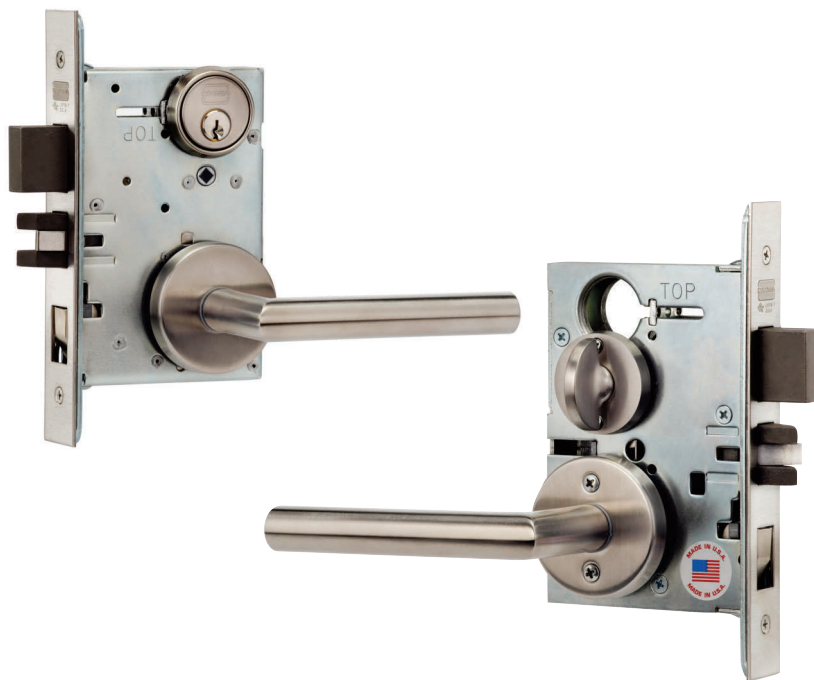

Stainless Steel Mortise Locksets with Plates or Roses

Available with two backset options — 2½" or 2¾". Please specify when ordering.

Lock Options: **A, F, EW, J, L, N, PD and SD** (see box below)

Made In U.S.A.
Conforms to ANSI/BHMA
Series 1000 Standards

DRAWINGS NOT TO SCALE

Same strike supplied with both 2½" and 2¾" b.s. locks.

Stainless Steel 5½ c.c. Deadbolt Locksets with Plates

Available with two backset options — 2¾" or 2¾". Please specify when ordering.

Lock Options: **A, AC, PD and SD** (see box below)

12012 Mortise Lockset with Plates
D12012 Deadbolt Lockset with Plates (5½" c.c.)

2012 Mortise Lockset with Roses

Interior with Turnpiece

Stainless Steel Mortise and Deadbolt Rose and Backplate Dimensions

2000 Series – Modern Roses 2½" dia. x ¾"

12000 Series – Modern Backplates 10⅞" x 2⅞" x ¾"

Lock Options

- Single Cylinder – **A**
- Double Cylinder – **AC**
- Panic Proof Entry – **F**
- Storeroom – **EW**
- Classroom – **J**
- Privacy – **L**
- Passage – **N**
- Pair Dummy – **PD**
- Single Dummy – **SD**