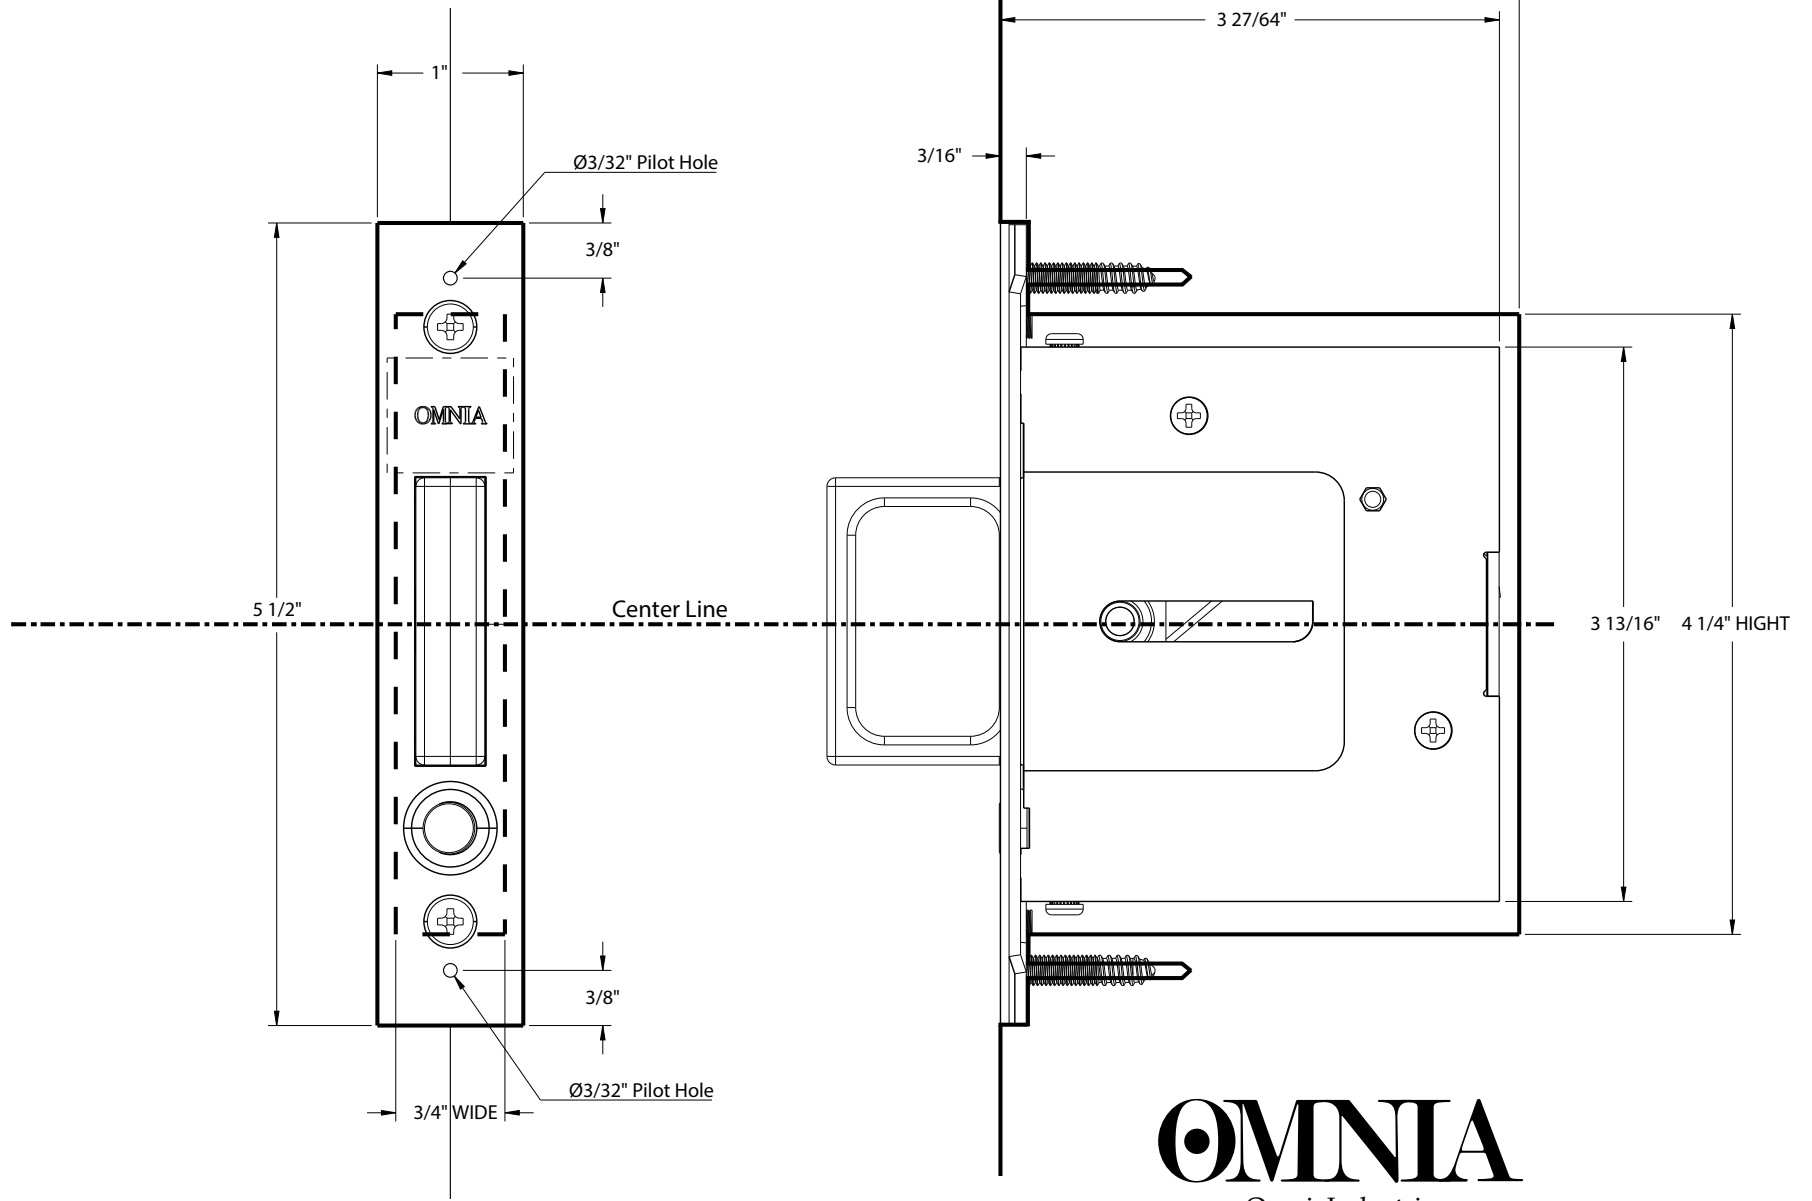

Pocket Door Lock 1230N Specifications
Note: Drawing not true-to-size

OMNIA
 www.OmniaIndustries.com
 973-239-7272