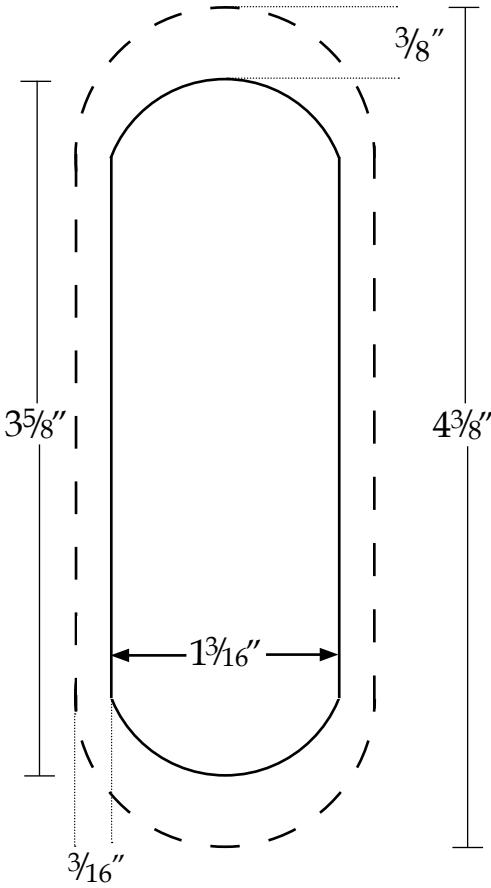

INSTALLATION TEMPLATE FOR OMNIA #652 FLUSH PULL

NOTE: Template may not be true-to-size. Please use for reference purposes only. Do NOT drill until measurements are verified.

Mortise 3 5/8" long x 1 3/16" wide x 7/16" deep