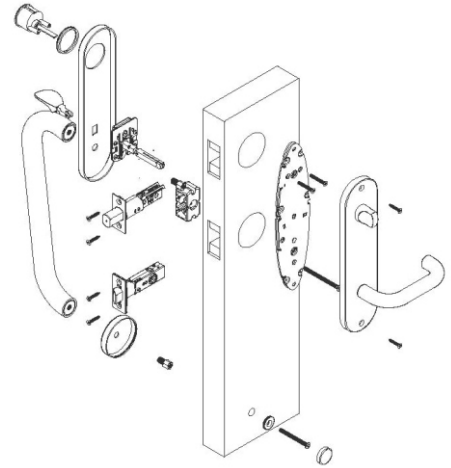

Urban Tubular Handleset

Available in US32D

Exterior

Length: 16³/₄"
Width: 2¹/₂"
Projection: 2³/₈"

Interior*

Length: 10¹/₂"
Width: 2¹/₂"

*Available with any of our stainless steel lever designs. Pricing will vary.

Available with two backset options - 2³/₈" or 2³/₄"
(2³/₈" backset shipped standard.)
Please specify when ordering.

Stainless Steel Square Rose

Available in US32D

Available with any of our stainless steel lever designs. Pricing will vary.

12S

25S

Stainless Steel Square Deadbolt

Available in US32D

D9000S

D9000S
Turnpiece