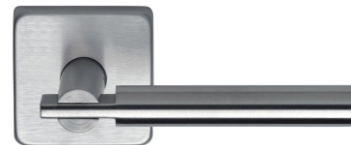

Urban Tubular Handleset

Available in US32D

Exterior

Length: 16³/₄"
Width: 2¹/₂"
Projection: 2³/₈"

Interior*

Length: 10¹/₂"
Width: 2¹/₂"

*Available with any of our stainless steel lever designs. Pricing will vary.

Available with two backset options - 2³/₈" or 2³/₄"
(2³/₈" backset shipped standard.)
Please specify when ordering.

Stainless Steel Square Rose

Available in US32D

Available with any of our stainless steel lever designs. Pricing will vary.

12S

25S

Stainless Steel Square Deadbolt

Available in US32D

D9000S

D9000S
Turnpiece