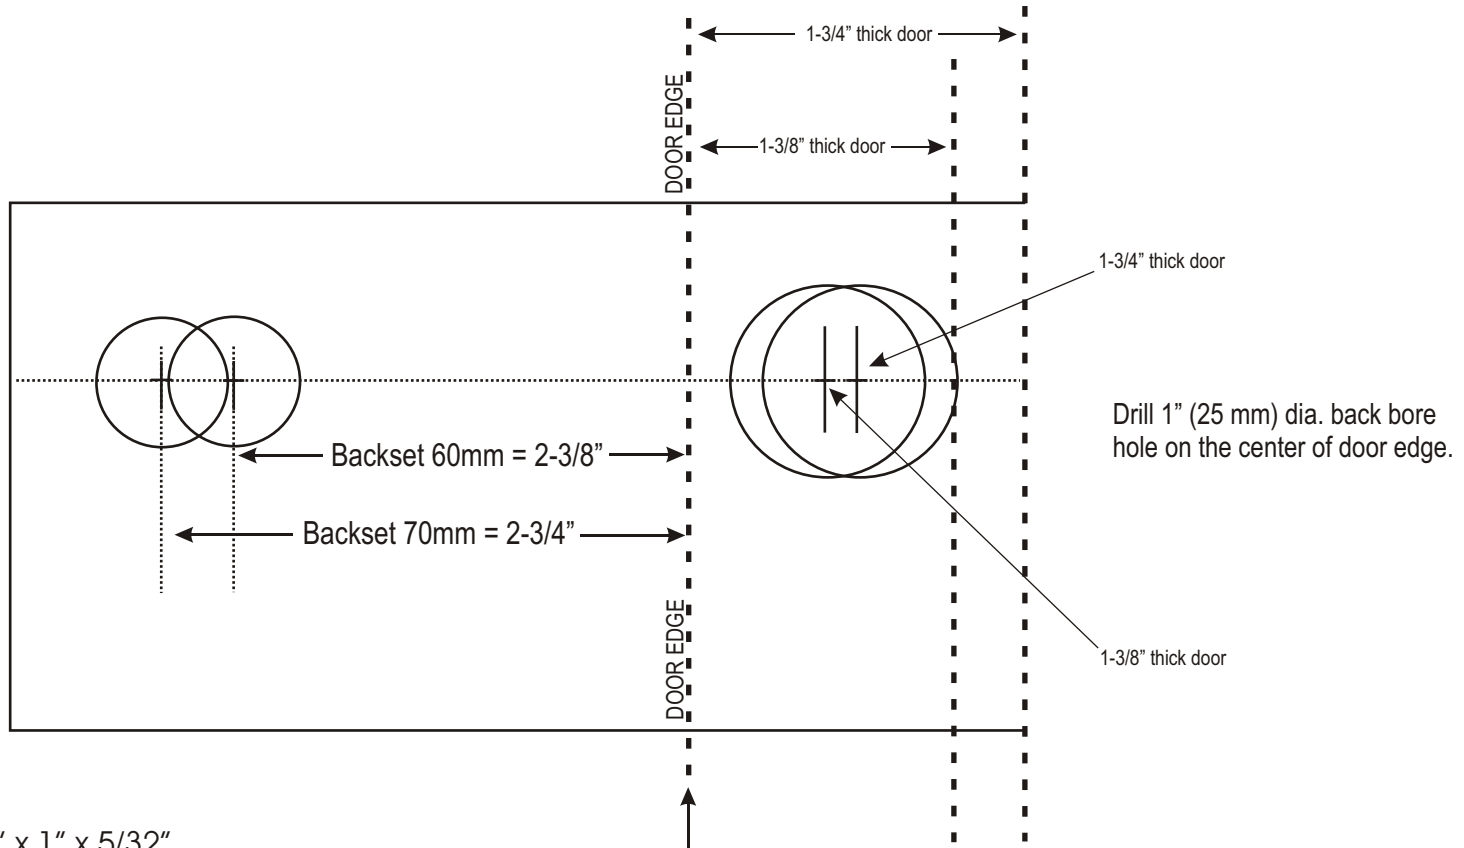

INDUSTRIES, INC.

Locksets & Architectural Hardware of Fine Quality

TEMPLATE FOR PRIVACY BOLT

Item #455 (brass) & #6000 (stainless steel)

Face Plate: 2-1/4" x 1" x 5/32"

Strike: 2-3/4" x 1-1/8"

Fold template on this dotted line and place on the door edge.